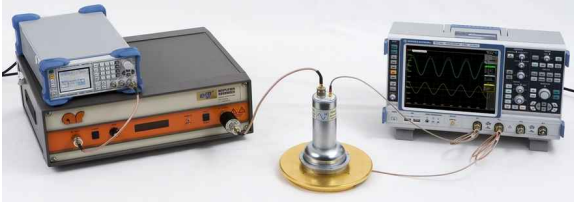

# MP Field Sources Calibration set

## Delivery content

- 1x GND 25, 接地板
- 1x GNDA 02, 接地适配器
- 1x EPM 02
- 1x BPM 02, dB/dt 场测试系统
- 2x SMA-SMB 1 m ds
- 1x SMA-SMA 1 m ds
- 1x MP field sources calibration case, System case
- 1x MP Field Sources Calibration m