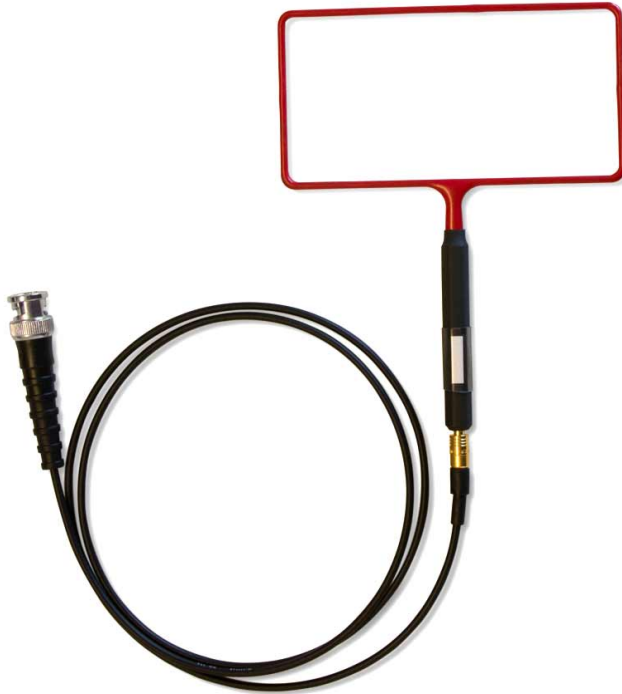

## CM-SHP

Customized shape circle with diameter of 4 cm (with SMB-BNC cable)

## CM-SHP

Customized shape rectangle (with SMB-BNC cable)

Customized shape circle with diameter of 15 cm (with SMB-BNC cable)

# CM-SHP

Customized shape rectangle upright (with SMB-BNC cable)