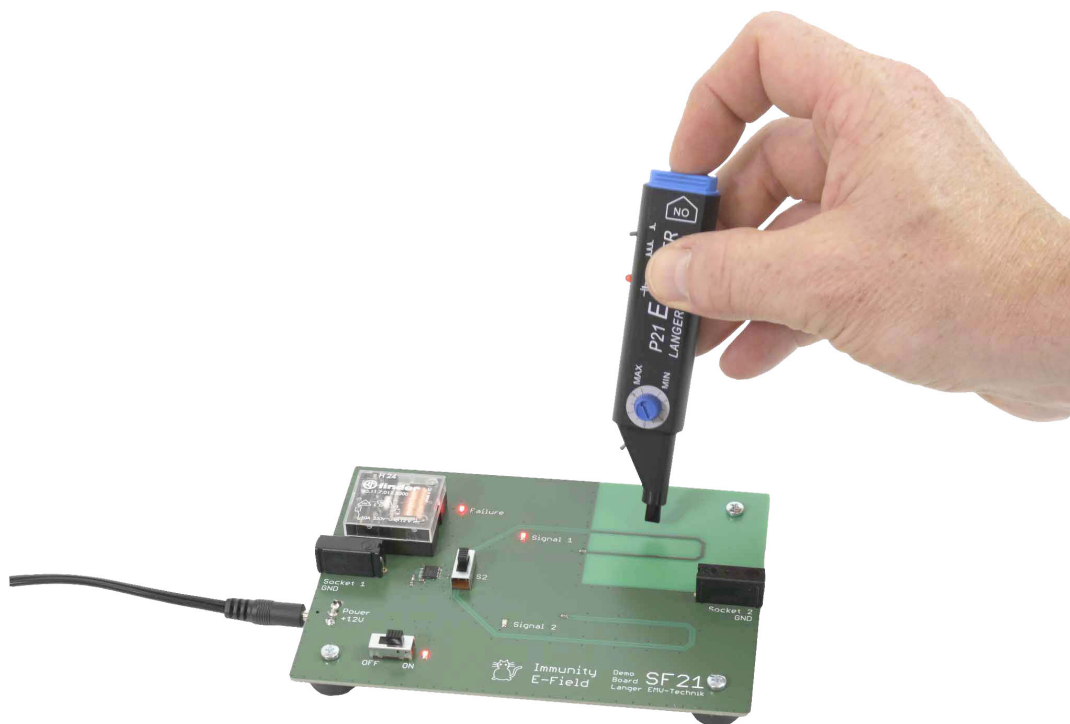

EMC-Basic 1 set

Delivery content

- 1x SF 11
- 1x SF 21
- 1x P11, 迷你型磁场脉冲发生器 (B)
- 1x P21, 迷你型电场脉冲发生器 (E)
- 1x NT FRI EU
- 1x LK 25 cm rt, LK 25cm rt 测试引线
- 1x LK 25 cm bl, LK 25cm bl测试引线
- 1x A4 case

EMC-Basic 1 set

Magnetic Interference - SF 11 Demonstration Board with P11 Magnetic Field Pulser P11

Electrical interference - SF 21 Demonstration board with P21 E-field pulser

EMC-Basic 1 set

Scope of Delivery EMC-Basic 1 set