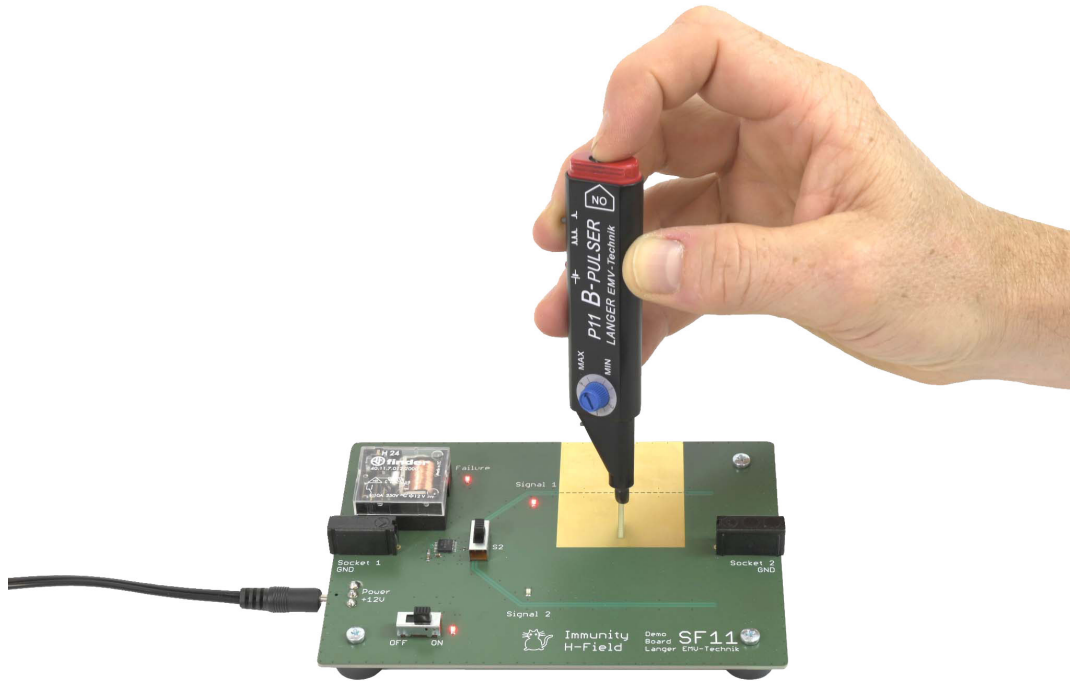

EMC-Basic 1 set

Delivery content

- 1x SF 11
- 1x SF 21
- 1x P11, 迷你型磁场脉冲发生器 (B)
- 1x P21, 迷你型电场脉冲发生器 (E)
- 1x NT FRI EU
- 1x LK 25 cm rt, LK 25cm rt 测试引线
- 1x LK 25 cm bl, LK 25cm bl测试引线
- 1x A4 case

EMC-Basic 1 set

Magnetic Interference - SF 11 Demonstration Board with P11 Magnetic Field Pulser P11

Electrical interference - SF 21 Demonstration board with P21 E-field pulser

EMC-Basic 1 set

Scope of Delivery EMC-Basic 1 set