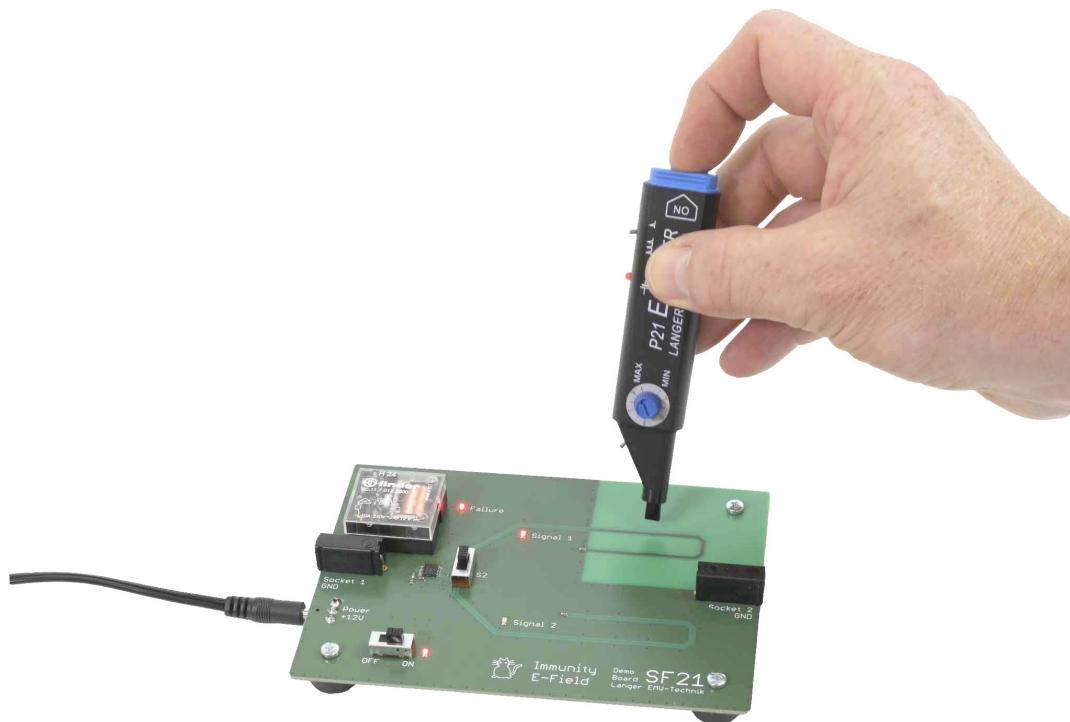

EMC-Basic 1 set

Delivery content

- 1x SF 11
- 1x SF 21
- 1x P11, 迷你型磁场脉冲发生器 (B)
- 1x P21, 迷你型电场脉冲发生器 (E)
- 1x NT FRI EU
- 1x LK 25 cm rt, LK 25cm rt 测试引线
- 1x LK 25 cm bl, LK 25cm bl测试引线
- 1x A4 case

EMC-Basic 1 set

Magnetic Interference - SF 11 Demonstration Board with P11 Magnetic Field Pulser P11

Electrical interference - SF 21 Demonstration board with P21 E-field pulser

EMC-Basic 1 set

Scope of Delivery EMC-Basic 1 set