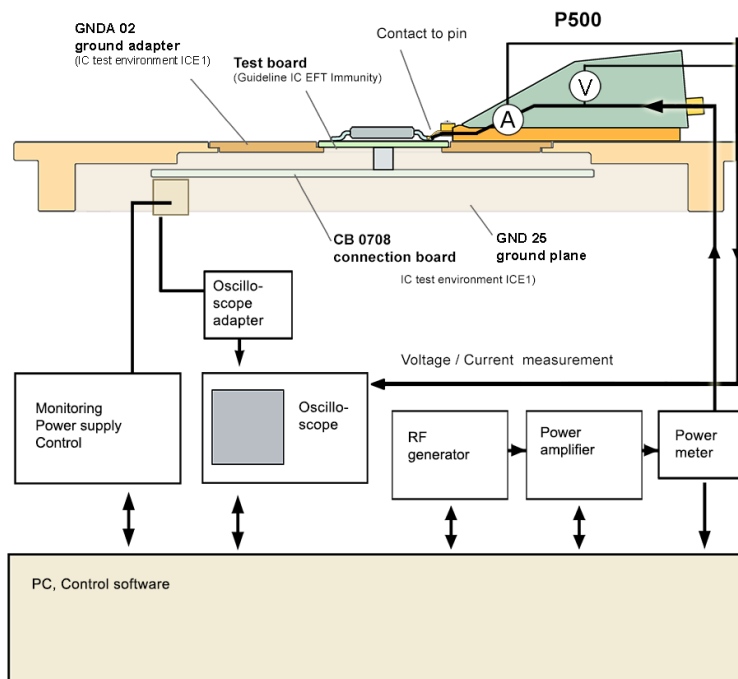

P503 set

Delivery content

- 1x P503, DPI 耦合网络 (~1GHz , 50V)
- 1x SMA-SMA 1 m ds
- 2x SMA-SMB 1 m ds
- 1x NT FRI EU
- 1x P500 case
- 1x P500 m

P503 set

Measurement set-up with P503 probe

Schematic measurement set up with P500

P503 set

Scope of delivery P503 set