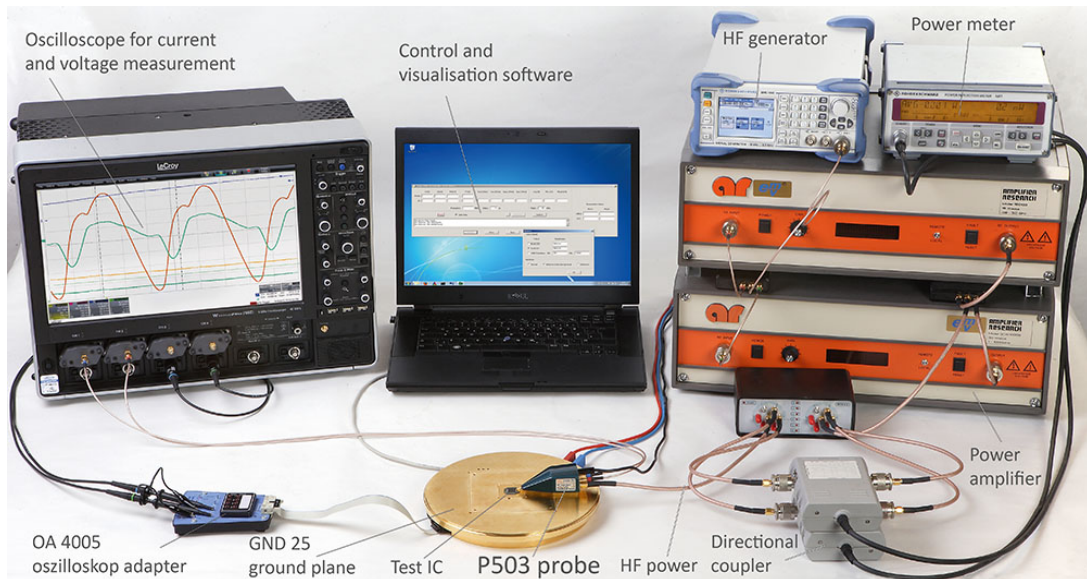

P503 set

Delivery content

- 1x P503, DPI 耦合网络 (~1GHz , 50V)
- 1x SMA-SMA 1 m ds
- 2x SMA-SMB 1 m ds
- 1x NT FRI EU
- 1x P500 case
- 1x P500 m

P503 set

Measurement set-up with P503 probe

Schematic measurement set up with P500

P503 set

Scope of delivery P503 set