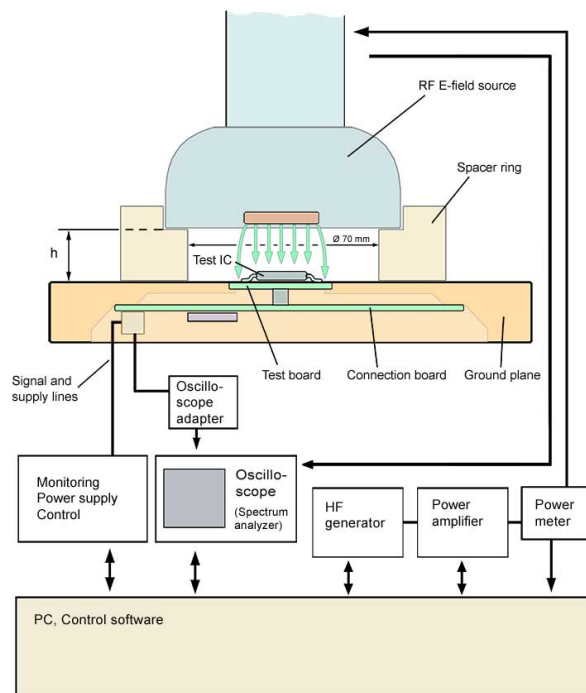

### Delivery content

- 1x P1402, 高频磁场源 (~3GHz)
- 1x P1502, 高频电场源 (~3GHz)
- 1x D70 h03
- 1x D70 h10
- 2x SMA-SMB 1 m, SMA-SMB 测量电缆
- 1x FKE 30
- 1x P1402 / P1502 case, System case
- 1x P1400 / P1500 m

# P1402 / P1502 set

Measurement set-up with P1502 RF E-Field source

Measurement assembly with P1502 RF E-Field source

# P1402 / P1502 set

Scope of delivery Set 1402 / 1502

Measurement assembly to RF field injection