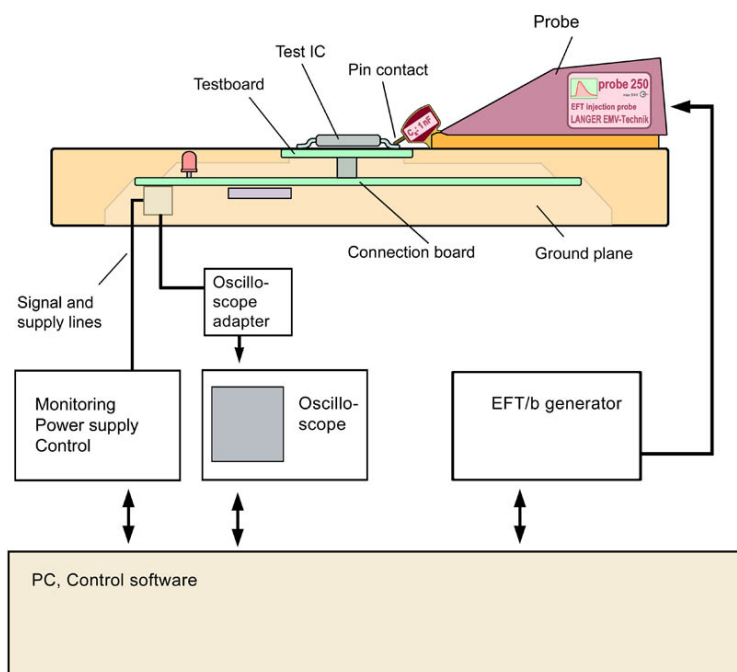

P250 set

Delivery content

- 1x P250, EFT 耦合网络
- 1x TS 250-2.2p
- 1x TS 250-10p
- 1x TS 250-1n
- 1x TS 250-100p
- 1x TS 250-100n
- 1x HV FI-FI 1 m, 高压电缆
- 1x P250 case, System case
- 1x P250 m

P250 set

Measurement set-up with P250

Scheme measurement set-up

P250 set

Scope of delivery Set 250