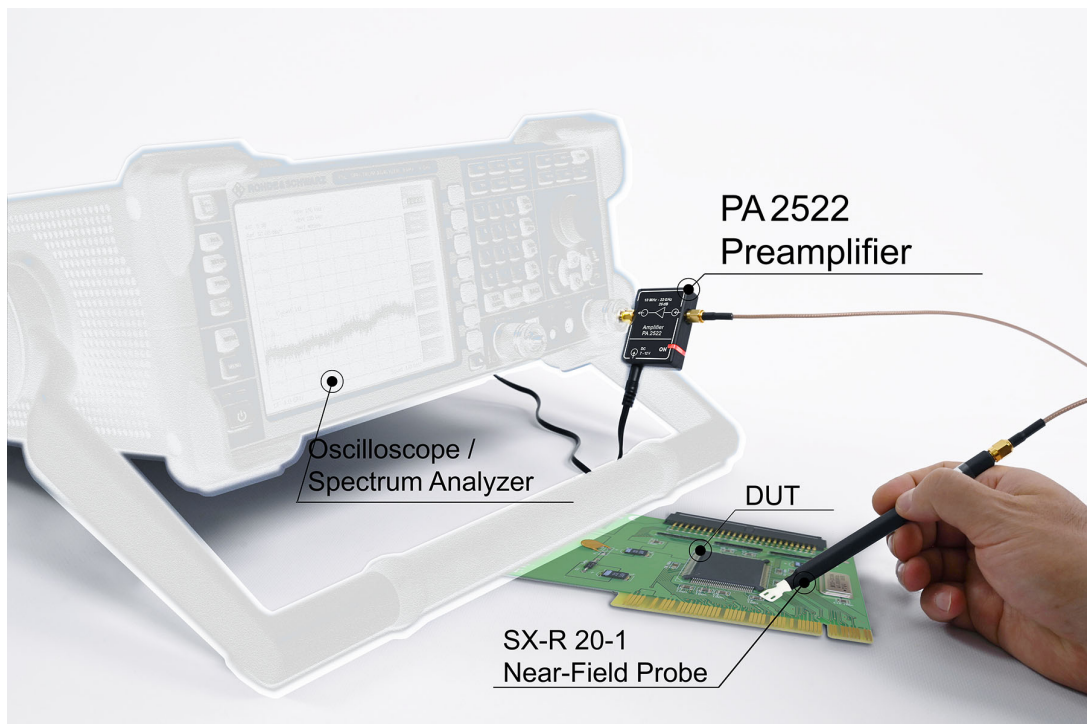

PA 2522 set

Measurement set-up with PA 2522