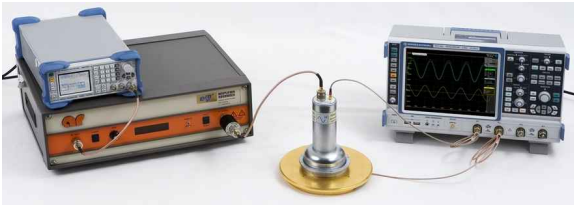

MP Field Sources Calibration set

Delivery content

- 1x GND 25, 接地板
- 1x GNDA 02, 接地适配器
- 1x EPM 02
- 1x BPM 02, dB/dt 场测试系统
- 2x SMA-SMB 1 m ds
- 1x SMA-SMA 1 m ds
- 1x MP field sources calibration case, System case
- 1x MP Field Sources Calibration m